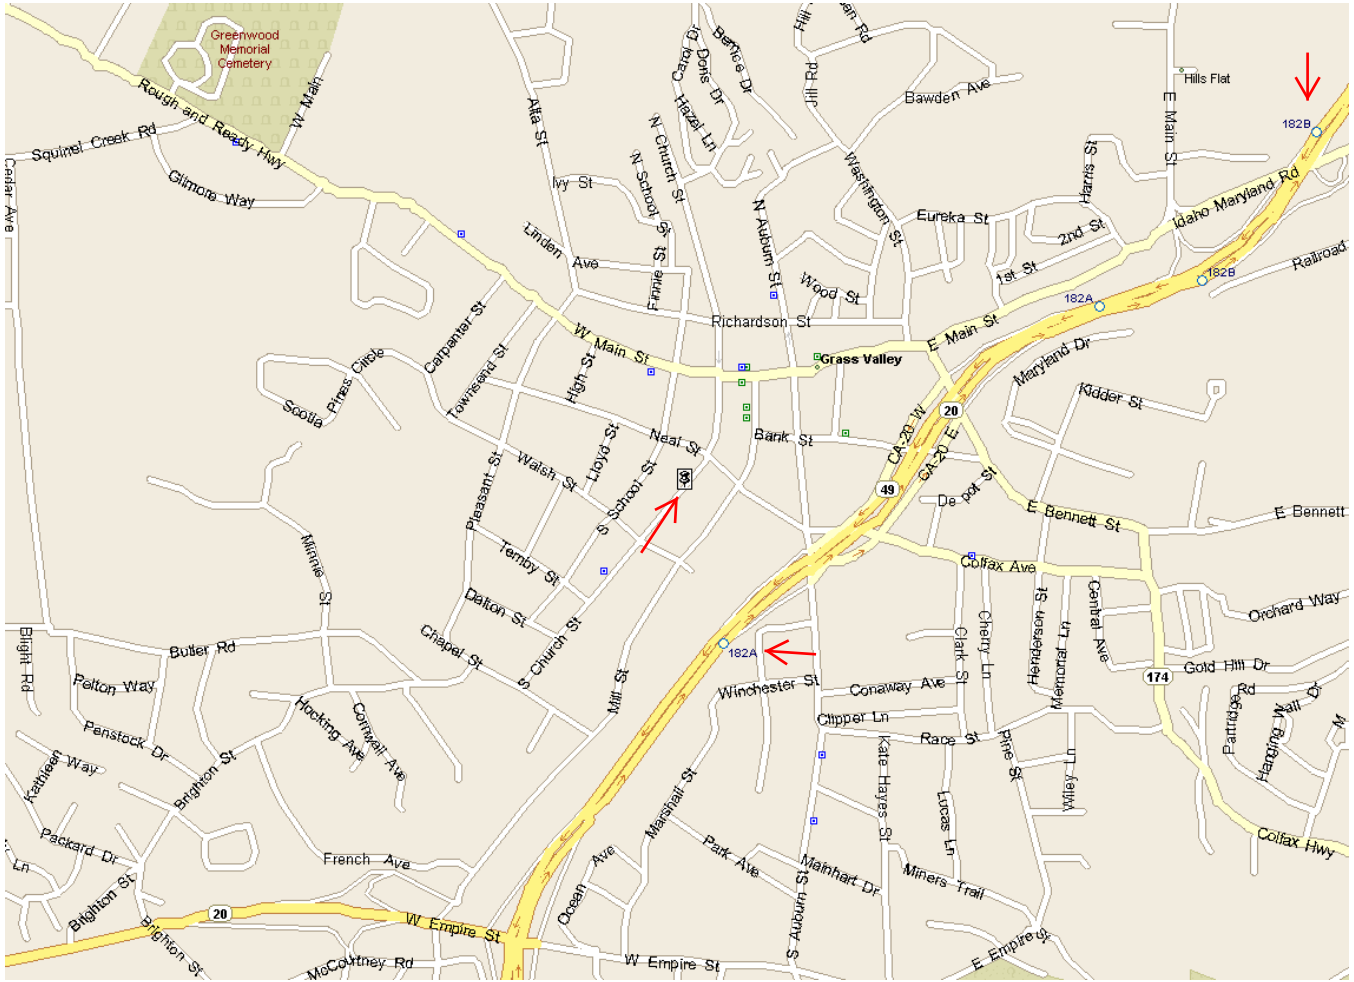

Grass Valley United Methodist Church  
236 S. Church Street  
Grass Valley, CA 95945

Phone (530) 272-1946 Fax (530) 272-9416 email gvumc@gv-umc.org

Arriving from the north (Hwy 20, 20/49):  
at exit 182B, turn RIGHT onto Ramp  
turn LEFT (South-West) onto (E) Main Street  
turn LEFT (South) onto S. Church Street

Arriving from the south (Hwy 49):  
at exit 182A, turn RIGHT onto Ramp  
bear LEFT (North) onto S. Auburn Street  
turn LEFT (West) onto Neal Street  
turn LEFT (South) onto S. Church Street

Arriving from the east (Hwy 174)  
road name changes to Colfax Ave as it enters Grass Valley  
road name changes to Neal St as it crosses S. Auburn Street  
turn LEFT (South) onto S. Church Street

Arriving from the west (Hwy 20)  
take Ramp (LEFT) onto Hwy 20/49  
at exit 182A, turn RIGHT onto Ramp  
bear LEFT (North) onto S. Auburn Street  
turn LEFT (West) onto Neal Street  
turn LEFT (South) onto S. Church Street

Additional parking in the back of the church